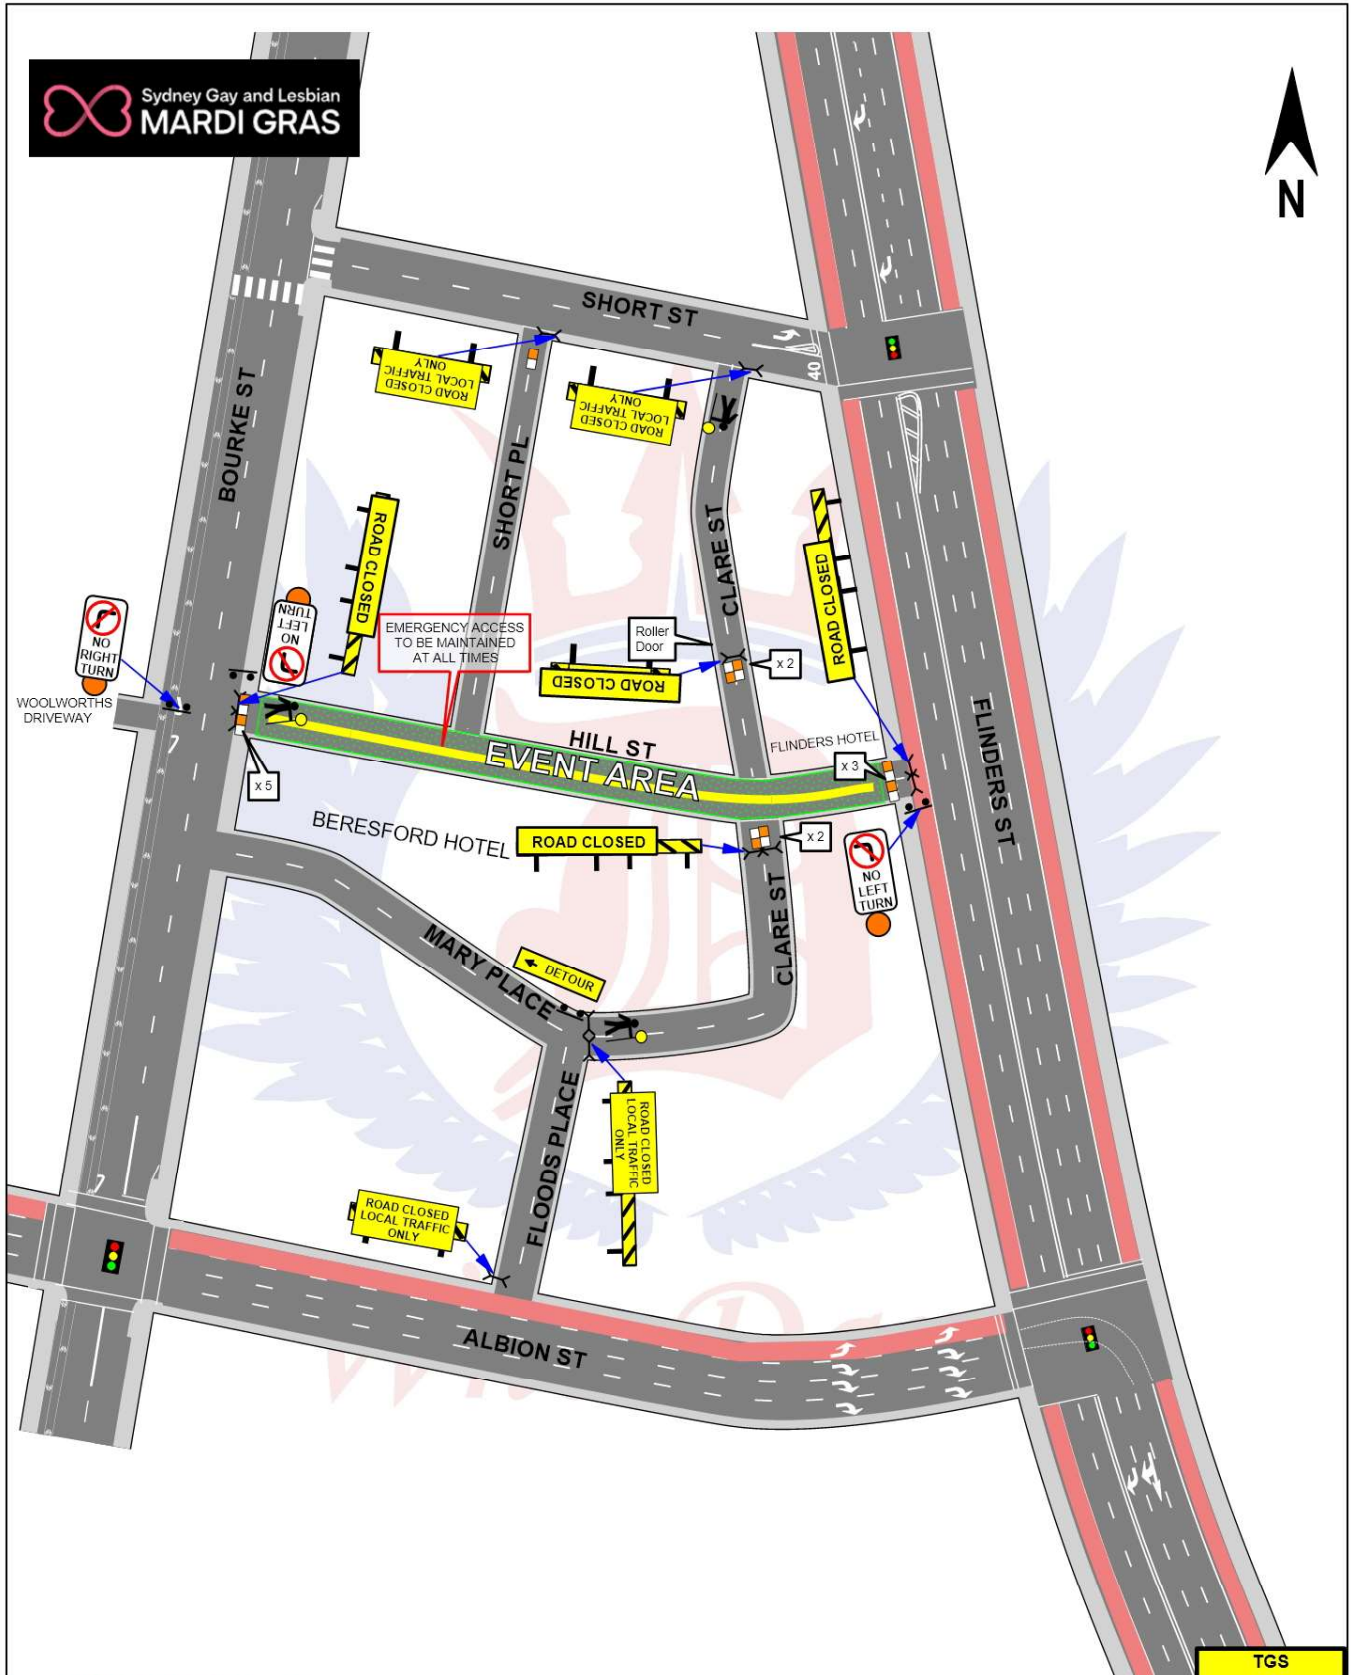

Sydney Gay and Lesbian  
**MARDI GRAS**

SYDNEY GAY AND LESBIAN MARDI GRAS		Hill St SURRY HILLS "Laneway"		AS AT 25 JUL 24		TGS <b>901</b>	
AGENCY	PRIMARY TASK	SECONDARY TASK	STAFF ON-SITE	TIMES	Sector:		
TfNSW					Date:	Sun 2 Mar 25	
POLICE					Scale:	Not to Scale	
WHO DARES	Deliver & Install Equipment	Maintain Closure	4	2359- 0200 SAT - MON	Scale:	Not to Scale	
MARDI GRAS					Drawn By:	Greg Mooney TCT 0027718 PWZ	